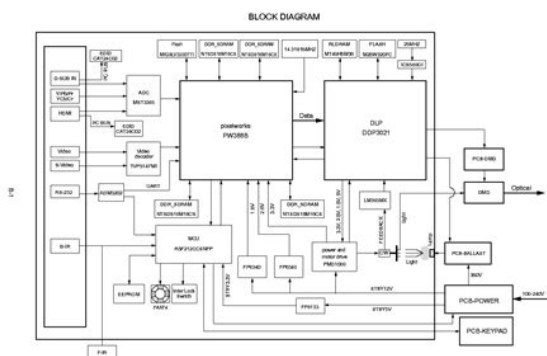

use a simple average. Instead, our system considers things like how recent a review is and if the reviewer bought the item on Amazon. It also analyzes reviews to verify trustworthiness. Please try again later. Wyant Electric 5.0 out of 5 stars My first one needs to be rebuilt after twenty five years of good service. Something went wrong. View cart for details. User Agreement, Privacy, Cookies and AdChoice Norton Secured powered by Verisign. Learn more opens in a new window or tab This amount is subject to change until you make payment. For additional information, see the Global Shipping Programme terms and conditions opens in a new window or tab This amount is subject to change until you make payment. <http://www.midel.me/userfiles/eltax-casa-manual.xml>

- **greenlee 7806sb manual, 7806sb manual.**

If you reside in an EU member state besides UK, import VAT on this purchase is not recoverable. For additional information, see the Global Shipping Programme terms and conditions opens in a new window or tab Learn More opens in a new window or tab Learn More opens in a new window or tab Learn More opens in a new window or tab Learn More opens in a new window or tab The item may have some signs of cosmetic wear, but is fully This item may be a floor model or an item that has been returned to the seller after a period of use. See the seller's listing for full details and description of any imperfections. Contact the seller opens in a new window or tab and request post to your location. Please enter a valid postcode. Please enter a number less than or equal to 1. Sellers may be required to accept returns for items that are not as described. Learn more about your rights as a buyer. opens in a new window or tab You're covered by the eBay Money Back Guarantee if you receive an item that is not as described in the listing. Please verify your address before your pay because we have to ship to confirmed address and we ship within 24 hours! All Rights Reserved. User Agreement, Privacy, Cookies and AdChoice Norton Secured powered by Verisign. Type Slug BusterR. Number of Pieces 15. Max. Capacity Mild Steel Ga. 10. Function Punch up to 10 Gauge Mild Steel, Manual Operation Capacity Mild Steel Ga. 14, For Punching Holes In Steel, Includes 1 In. Punches And Dies, And Draw Studs. Nail Puller with Blue Cushion Grip Compact, lightweight design for portability and fast, easy oneperson operation. Develops 8 tons of hydraulic force for easy punching, even in 10gauge stainless steel, depending on individual punch capacities. Quick Draw is perfect for fast, straighton front panel punching. Quick D. Compact, lightweight design for portability and fast, easy oneperson operation. <http://www.greenways.at/userfiles/eltax-avr-800-manual.xml>