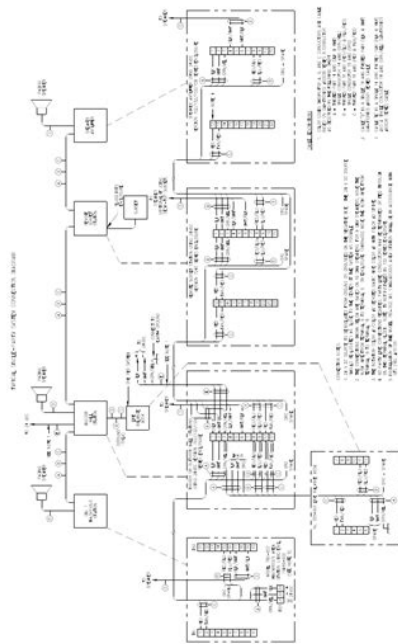

<http://charlottemarquardt.com/images/canon-d10-manual-pdf-download.pdf>