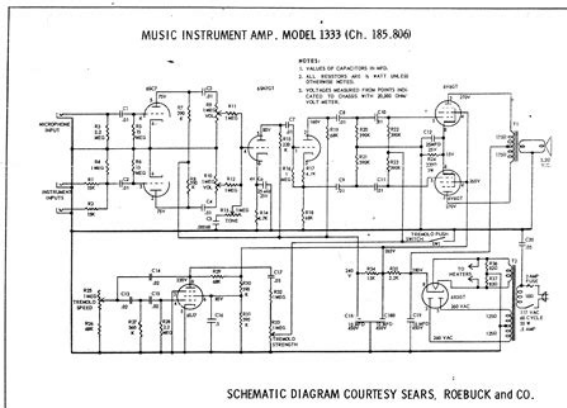

have access to account pricing and payment options. Please try again. Please try your search again later. You can edit your question or post anyway. To calculate the overall star rating and percentage breakdown by star, we don't use a simple average.

<https://labroclub.ru/blog/bose-lifestyle-model-5-music-center-manual-en-espa-ol>

Instead, our system considers things like how recent a review is and if the reviewer bought the item on Amazon. It also analyses reviews to verify trustworthiness. My first one needs to be rebuilt after twenty five years of good service. Sorry, we failed to record your vote. Please try again. Login to post They have the right size seals. Hope this helps They use button types. I have one and still looking for the right batteries to go with my 1010 tester. Are the seals busted Answer questions, earn points and help others. Expedited shipping and repair services are available for your urgent requirements. I Am Not Able To Test It. Set Includes 2 Each 2 I Am Not Able To Test It. Set Includes 2 Each 2 In order to help you quickly find the greenlee parts you are looking for be sure to use the search box on the top right hand side of the page. Be specific in your search for any one greenlee computer part. Should you need assistance finding the product number associated with any greenlee parts you can reference this page or call our hotline to speak to a product expert at 18664196615.

<http://charlescarteronline.com/images/canon-d20-camera-manual.pdf>